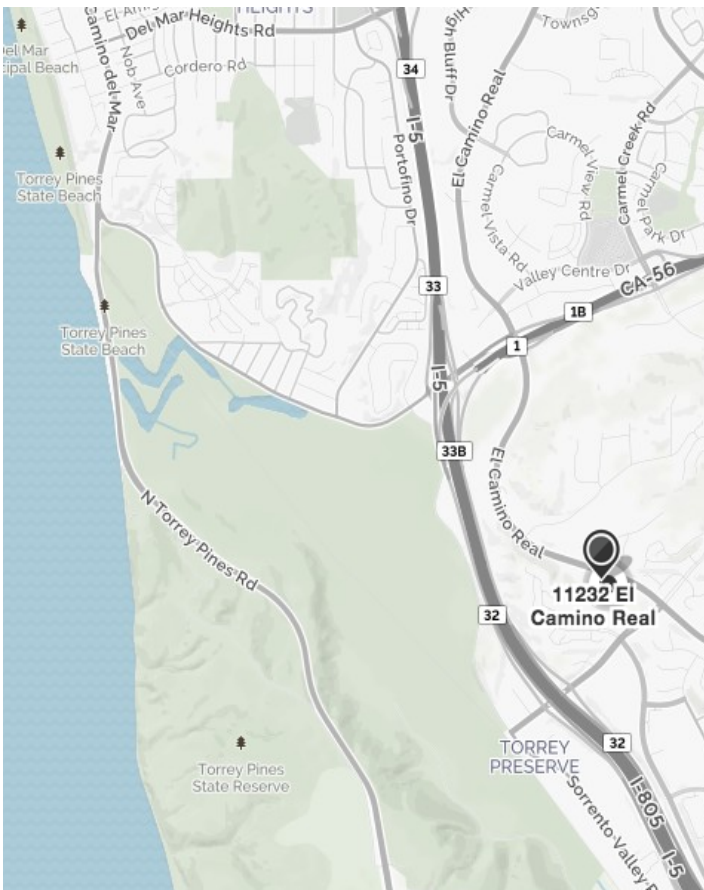

## District Office Training Center – Parking Instructions

When attending training at the district office, please park in the parking lot just south of the building on El Camino Real and walk along the sidewalk to the front office. Note: This is approximately a 5-minute walk. If you have a special parking consideration, please contact your meeting coordinator for a day permit\*.

### **From South, Take 5 North**

- Merge onto Local Bypass/Jct. 56 East
- Take exit 32 for Carmel Mountain Rd
- Turn right onto Carmel Mountain Rd (0.4m)
- Turn left onto El Camino Real (0.2m)
- First left turn into Torrey Hills Financial Center (0.1m)

### **From North, Take 5 South**

- Merge onto Local Bypass/Carmel Mountain Rd
- Take exit 32 for Carmel Mountain Rd
- Turn left onto Carmel Mountain Rd (0.5m)
- Turn left onto El Camino Real (0.2m)
- First left turn into Torrey Hills Financial Center (0.1m)

### **From East, Take 56 West**

- Take exit 1B for El Camino Real
- Turn left onto El Camino Real (0.2 m)
- Turn right into Torrey Hills Financial Center (1.0 m)